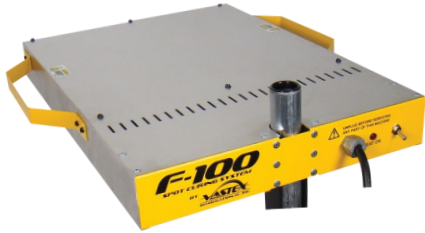

FLASH CURE UNITS F-SERIES

F-100
16" x 16" Heater
On/off power switch
Includes levelers

F-1000
18" x 18" Heater
Heat control
Includes wheels

High wattage and close coil density heater, for greater heater surface consistency.

Great heaters along with our built in heat shields allows Vastex flashes to be set closer to your garment, which increases efficiency and productivity.

**15 YEAR
HEATER WARRANTY**

F-1000
Shown with standard stand

F-100

\$495*

16" x 16" (41 x 41cm)
1,625w @ 120v or 240v
NEMA 5-15P or 6-15P**

CE Certified

Price*

Heater Size
Power (Wattage)
Power Plug

F-1000

\$649*

18" x 18" (46 x 46cm)
1,950w @ 120v or 240v
NEMA 5-20P or 6-15P**

F-100

15 Year Heater Warranty
1,625 Watt IR Heater
On/off power switch
Heavy duty side handles
Head leveler to adjust the heater parallel to the pallet
Heat shields for even heater temperature