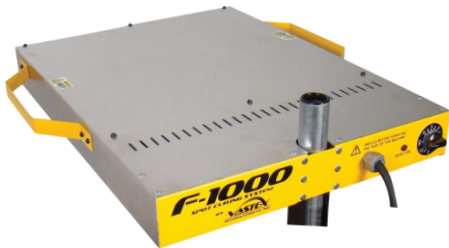

FLASH CURE UNITS F-SERIES

F-100
16" x 16" Heater
On/off power switch
Includes levelers

F-1000
18" x 18" Heater
Heat control
Includes wheels

High wattage and close coil density heater, for greater heater surface consistency.

Great heaters along with our built in heat shields allows Vastex flashes to be set closer to your garment, which increases efficiency and productivity.

**15 YEAR
HEATER WARRANTY**

F-1000
Shown with standard stand

F-100

\$495*

16" x 16" (41 x 41cm)
1,625w @ 120v or 240v
NEMA 5-15P or 6-15P**

CE Certified

Price*

Heater Size
Power (Wattage)
Power Plug

F-1000

\$649*

18" x 18" (46 x 46cm)
1,950w @ 120v or 240v
NEMA 5-20P or 6-15P**

F-100

15 Year Heater Warranty
1,625 Watt IR Heater
On/off power switch
Heavy duty side handles
Head leveler to adjust the heater parallel to the pallet
Heat shields for even heater temperature