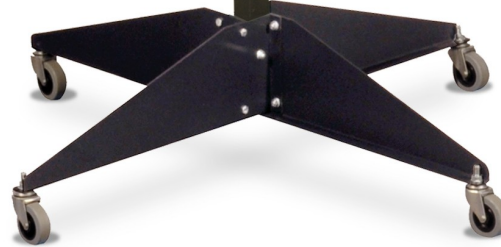

FLASH CURE UNITS F-SERIES

F-100
16" x 16" Heater
On/off power switch
Includes levelers

F-1000
18" x 18" Heater
Heat control
Includes wheels

High wattage and close coil density heater, for greater heater surface consistency.

Great heaters along with our built in heat shields allows Vastex flashes to be set closer to your garment, which increases efficiency and productivity.

**15 YEAR
HEATER WARRANTY**

F-1000
Shown with standard stand