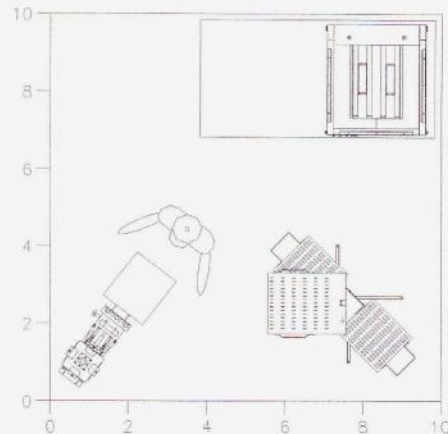

In Arizona: **480.858.9804** Toll Free: **877.509.7600** Fax: **480.858.0358**

619 S. Hacienda Drive, #1-2 • Tempe, Arizona 85281

www.advancedscreen.com