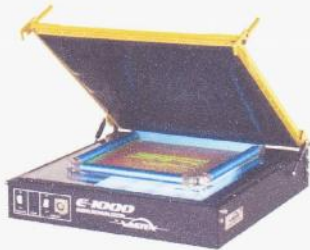

### EXPOSE

The E-1000 exposure unit will expose up to a 21" x 24" screen. Standard Vacuum Hold down, and analog timer. Upgrade to High Output 40 watt bulbs for \$37 per bulb.  
p/n E1-2124: **\$1,360\***

### PRINT

The V-2000HD Press is the finest manual press on the market. Loaded with standard features like; Micro Registration, All Heads down, and Quick Release Pallets.  
**Upgradeable to a 10/10!**  
p/n V2HD-44: **\$3,877\***