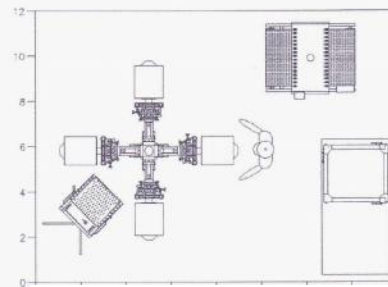

Make it complete with Supplies

Supply Kits

	Price USD
SK-1000	$ 291.99*
SK-1001	$ 798.76*
SK-1002	$ 1,411.19*
Screen Kit	$ 431.04*

For Details on Supply Kits, please see Catalog or Full Premium shop booklet.